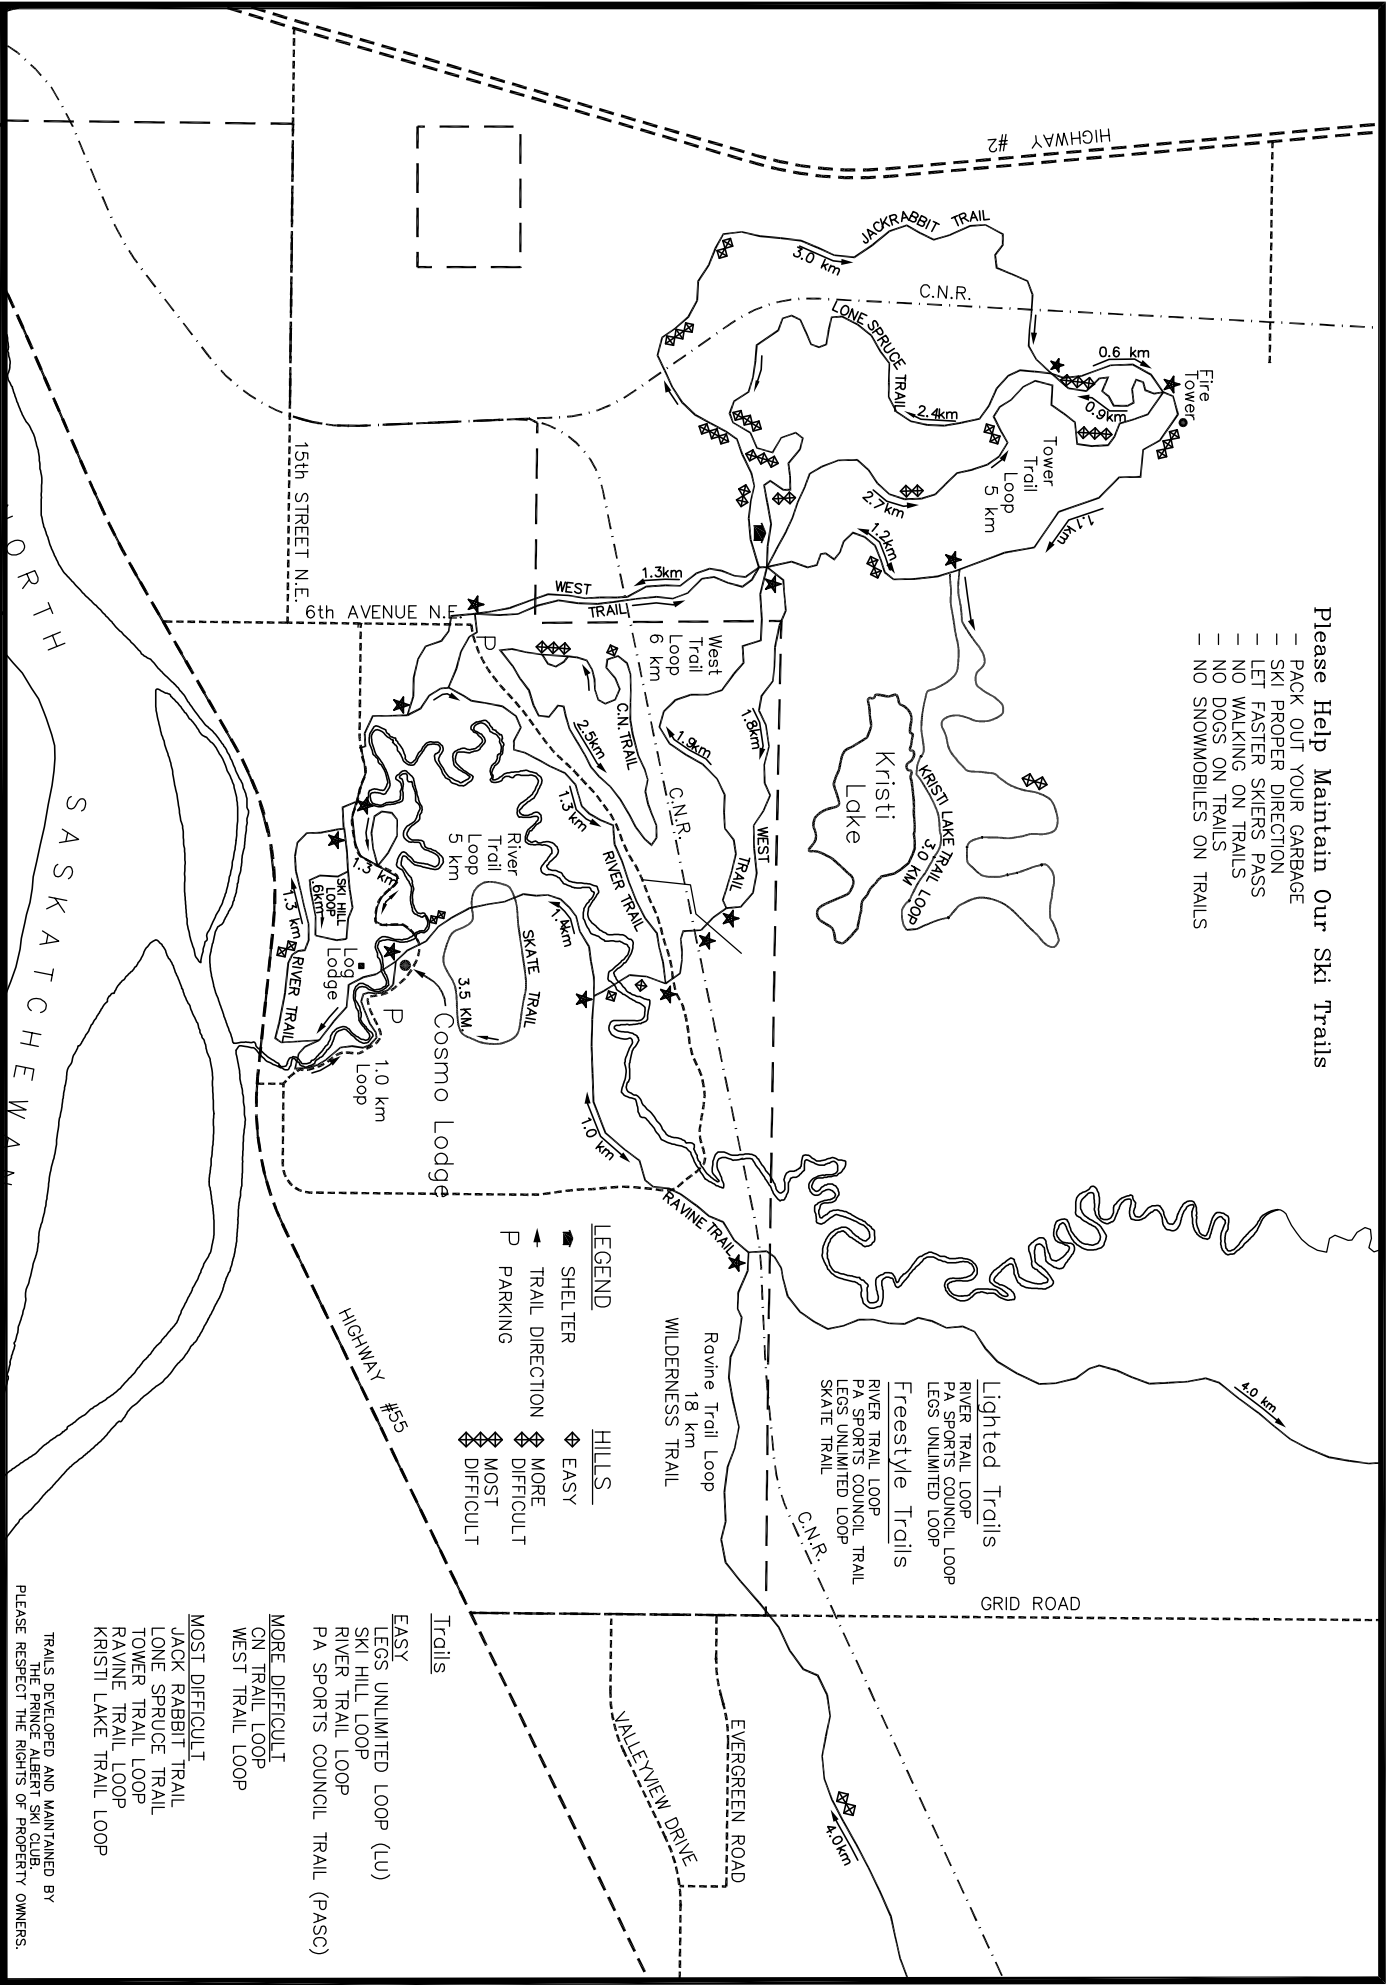

City of Prince Albert  
Parks and Recreation

# LITTLE RED RIVER PARK TRAIL SYSTEM

0m 100m 200m  
Bar Scale

0 400 600 800 1200  
Scale : N.T.S.

Small  
MAP NO.

- Please Help Maintain Our Ski Trails**
- PACK OUT YOUR GARBAGE
  - SKI PROPER DIRECTION
  - LET FASTER SKIERS PASS
  - NO WALKING ON TRAILS
  - NO DOGS ON TRAILS
  - NO SNOWMOBILES ON TRAILS

**LEGEND**

- SHELTER
- TRAIL DIRECTION
- P PARKING

**HILLS**

- ◆ EASY
- ◆ MORE
- ◆ DIFFICULT
- ◆ MOST
- ◆ DIFFICULT

- Trails**
- EASY**
  - LEGS UNLIMITED LOOP (LU)
  - SKI HILL LOOP
  - RIVER TRAIL LOOP
  - PA SPORTS COUNCIL TRAIL (PASC)
  - MORE DIFFICULT**
  - CN TRAIL LOOP
  - WEST TRAIL LOOP
  - MOST DIFFICULT**
  - JACK RABBIT TRAIL
  - LONE SPRUCE TRAIL
  - TOWER TRAIL LOOP
  - RAVINE TRAIL LOOP
  - KRISTI LAKE TRAIL LOOP

TRAILS DEVELOPED AND MAINTAINED BY THE PRINCE ALBERT SKI CLUB. PLEASE RESPECT THE RIGHTS OF PROPERTY OWNERS.