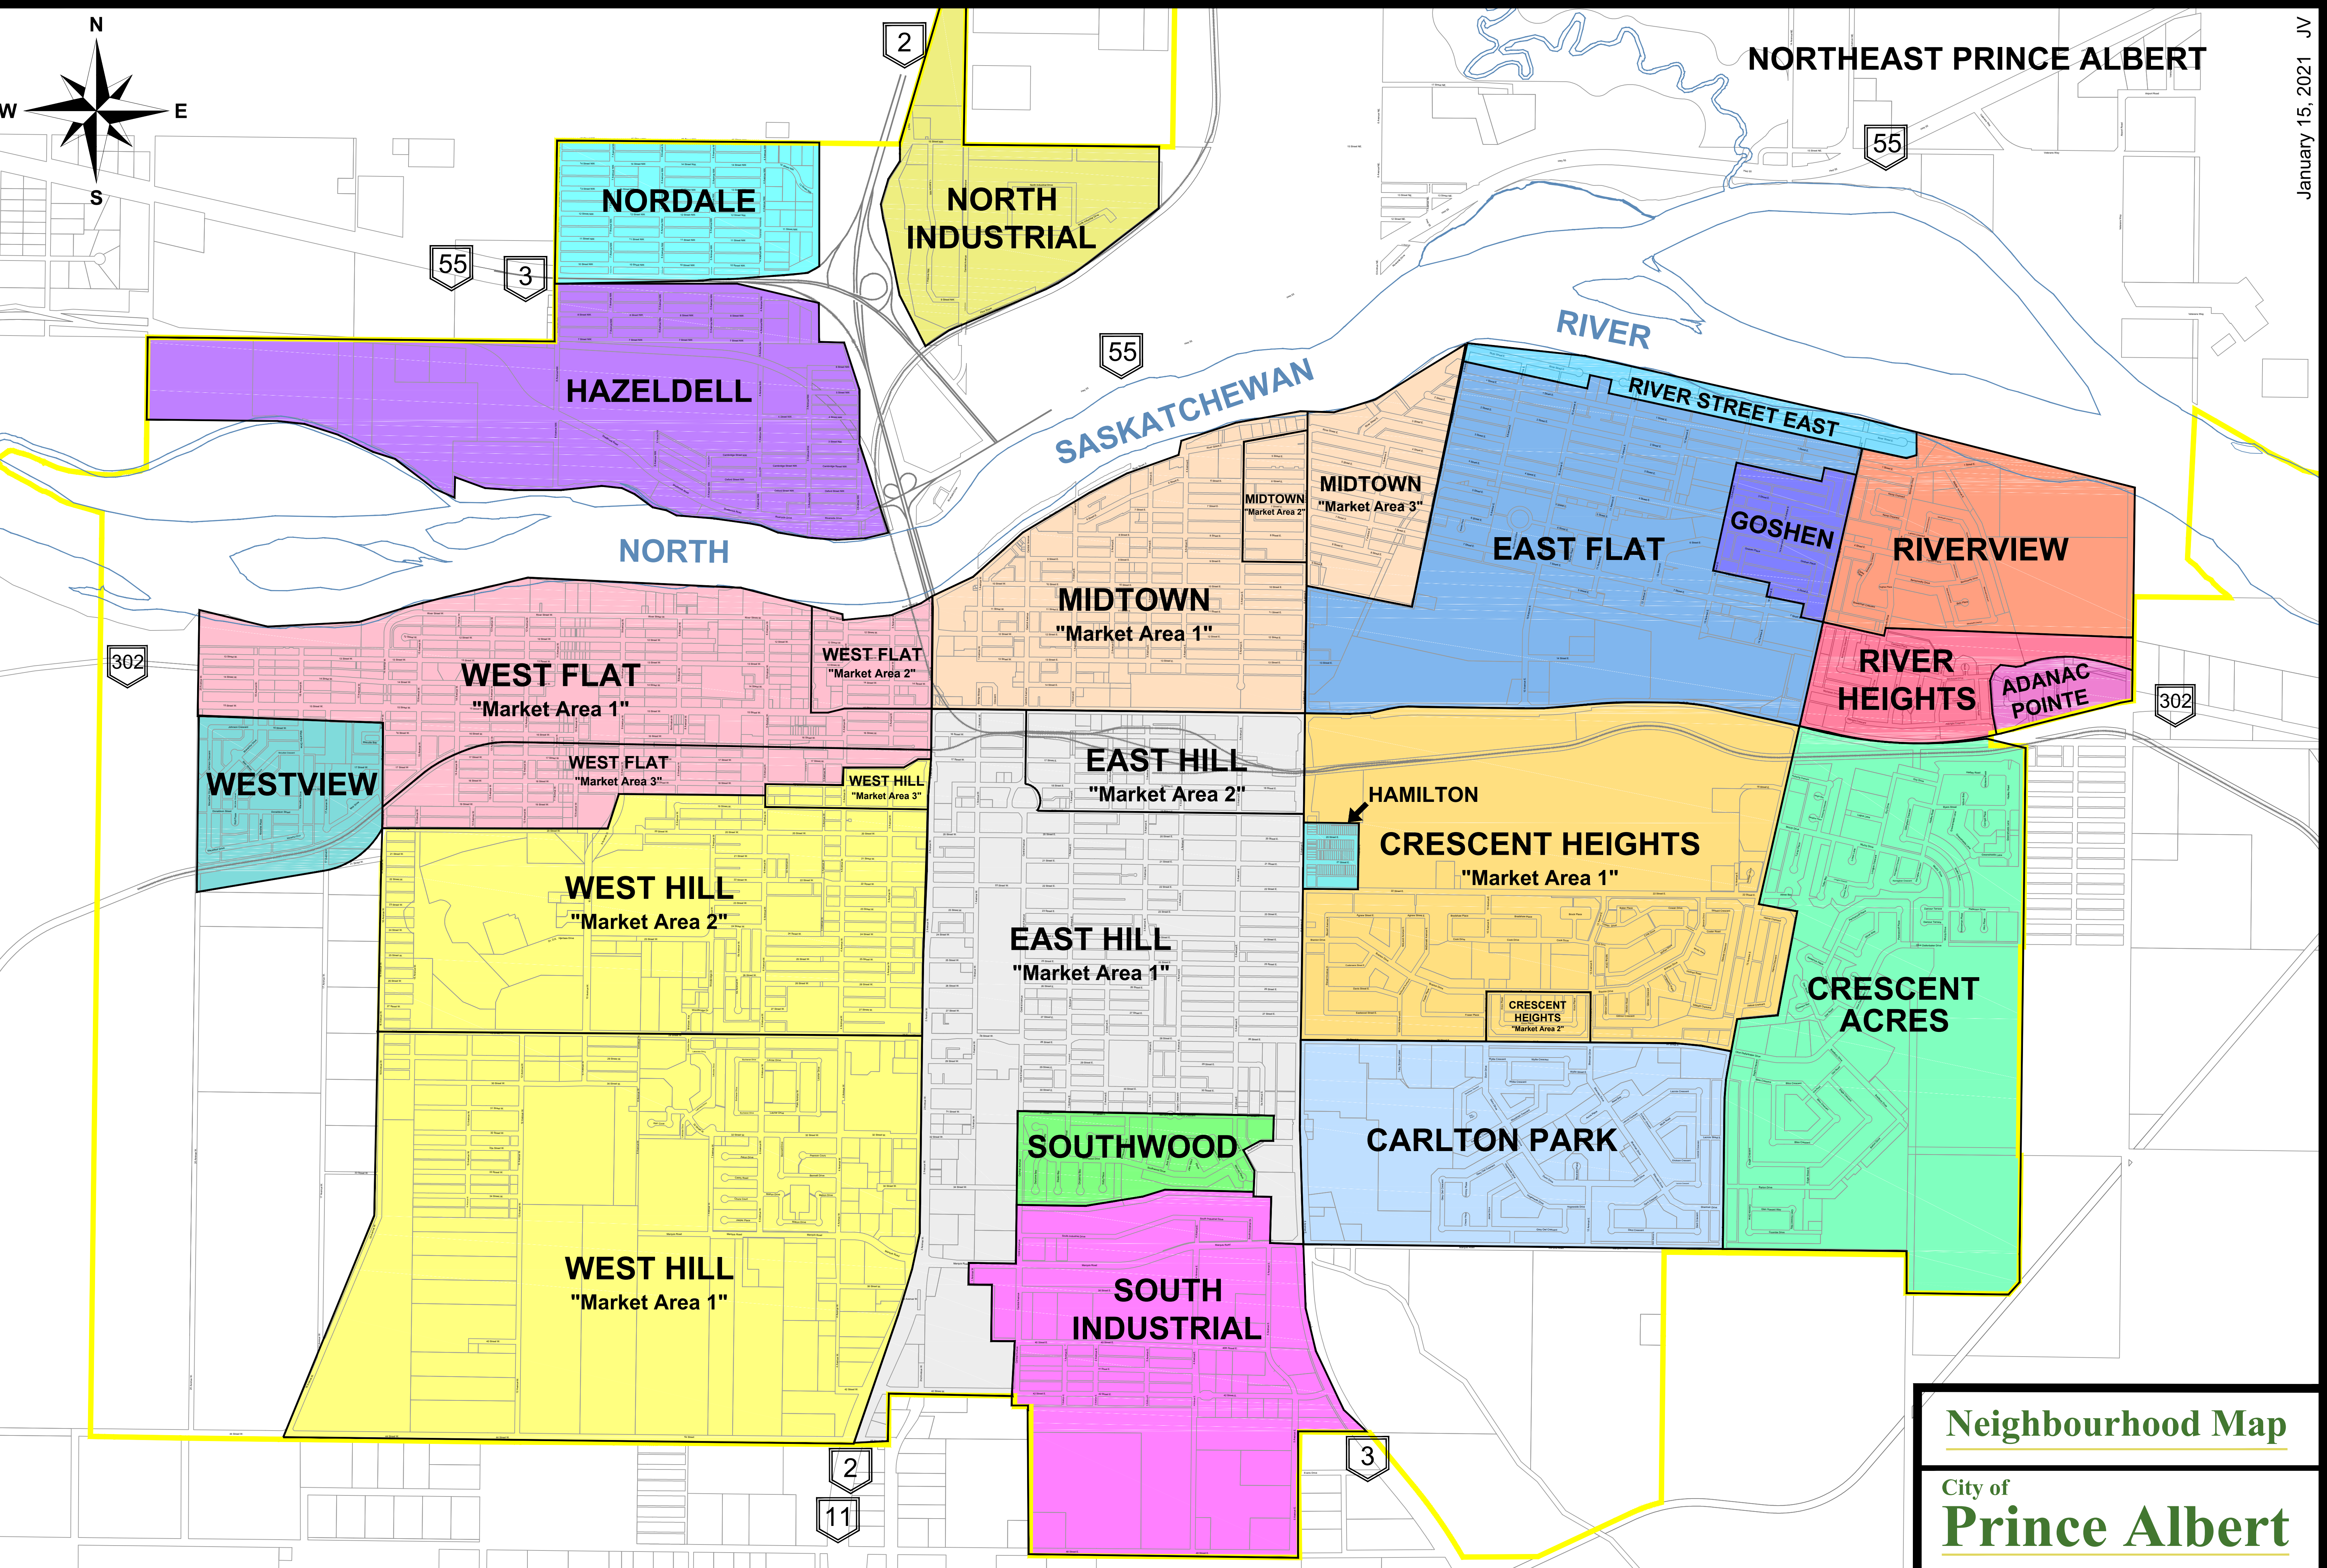

NORTHEAST PRINCE ALBERT

Neighbourhood Map
City of
Prince Albert