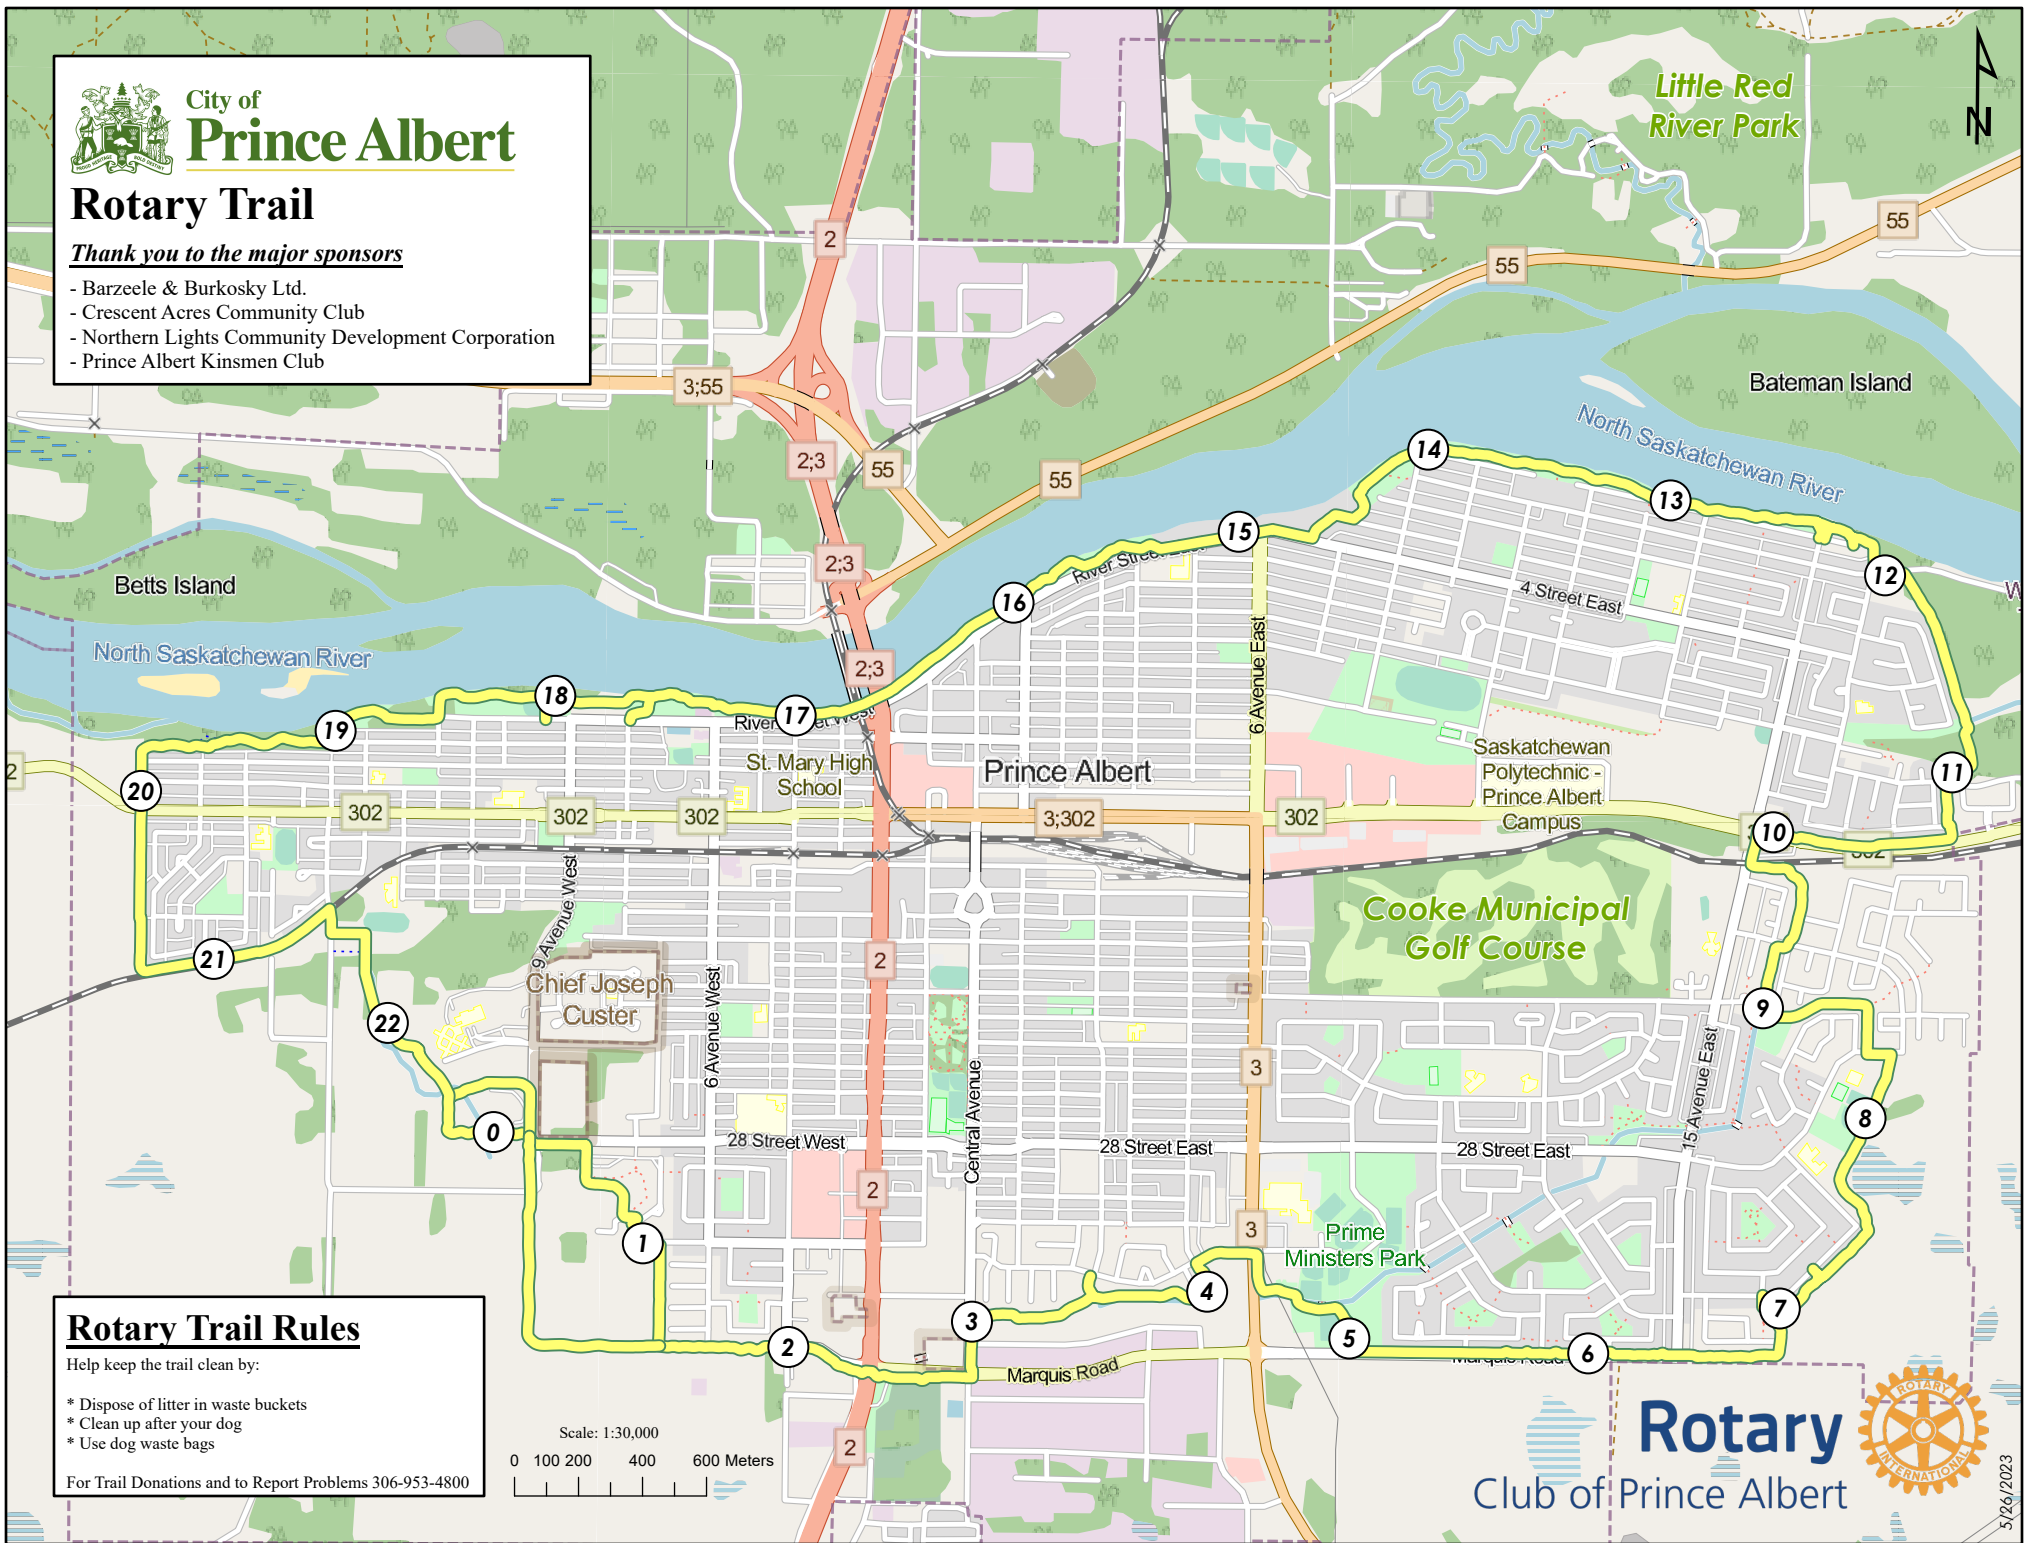

City of
Prince Albert

Rotary Trail

Thank you to the major sponsors

- Barzeele & Burkosky Ltd.
- Crescent Acres Community Club
- Northern Lights Community Development Corporation
- Prince Albert Kinsmen Club

Rotary Trail Rules

Help keep the trail clean by:

- * Dispose of litter in waste buckets
- * Clean up after your dog
- * Use dog waste bags

For Trail Donations and to Report Problems 306-953-4800

Scale: 1:30,000
0 100 200 400 600 Meters

Rotary
Club of Prince Albert